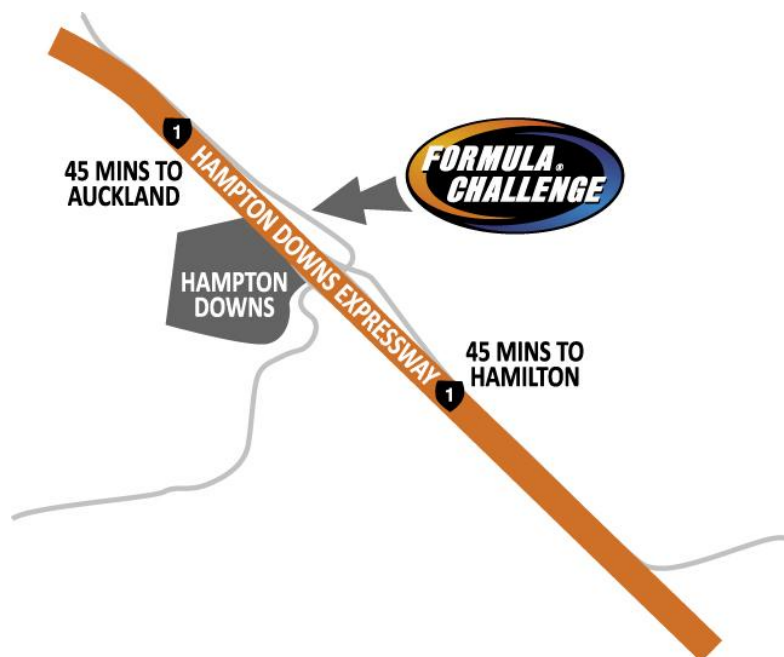

Physical Address

Hampton Downs Motorsport Park
Hampton Downs Rd
Te Kauwhata
Waikato

From the South

Hampton Downs Motorsport Park is located 65km north of Hamilton's CBD.

As you leave Hamilton, head north on **State Highway 1** following signs to the North and Auckland.

Then you will move onto the **Hampton Downs Expressway**.

Hampton Downs Motorsport Park is approximately 10 km north of the Te Kauwhata turning on the left-hand side.

Take the **Hampton Downs off-ramp** turning **left** at the top (caution – slightly blind turn). Enter the Motorsport Park through either **Gate 1 or 2** and follow signs to the **Track**.

Follow the signs to the parking area on the gravel and the registration office is located in the Pit Garage complex and will be mark with our Formula Challenge branding on the outside.