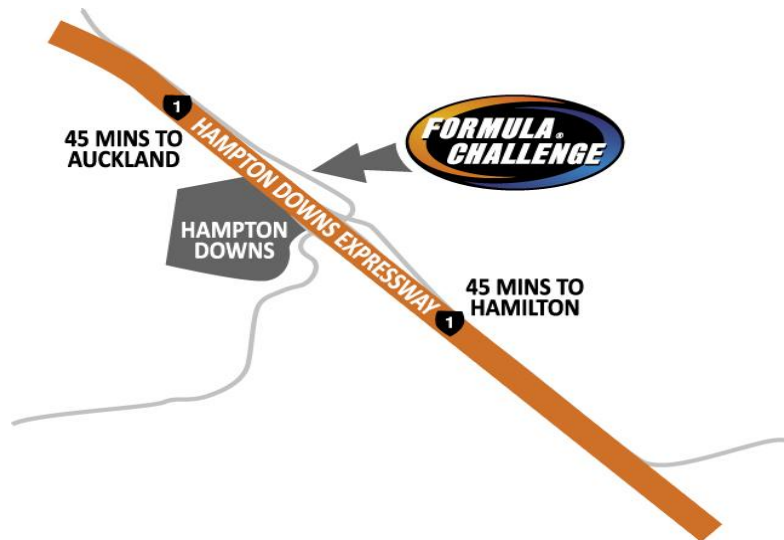

## Southbound directions to Hampton Downs

### From the North

Hampton Downs Motorsport Park is located 65km south of Auckland's CBD.

As you leave Auckland, head south on the **Southern Motorway** following signs to the South and Hamilton.

On the southern side of the Bombay Hills, go onto the **Waikato Expressway**.

After **12km** you will move onto the **Mercer Expressway**.

After **9 km** you will move onto the **Hampton Downs Expressway**.

Hampton Downs Motorsport Park is approximately 2 km south of the Meremere Dragstrip on the right-hand side.

### From the South

Hampton Downs Motorsport Park is located 65km north of Hamilton's CBD.

As you leave Hamilton, head north on **State Highway 1** following signs to the North and Auckland.

Then you will move onto the **Hampton Downs Expressway**.